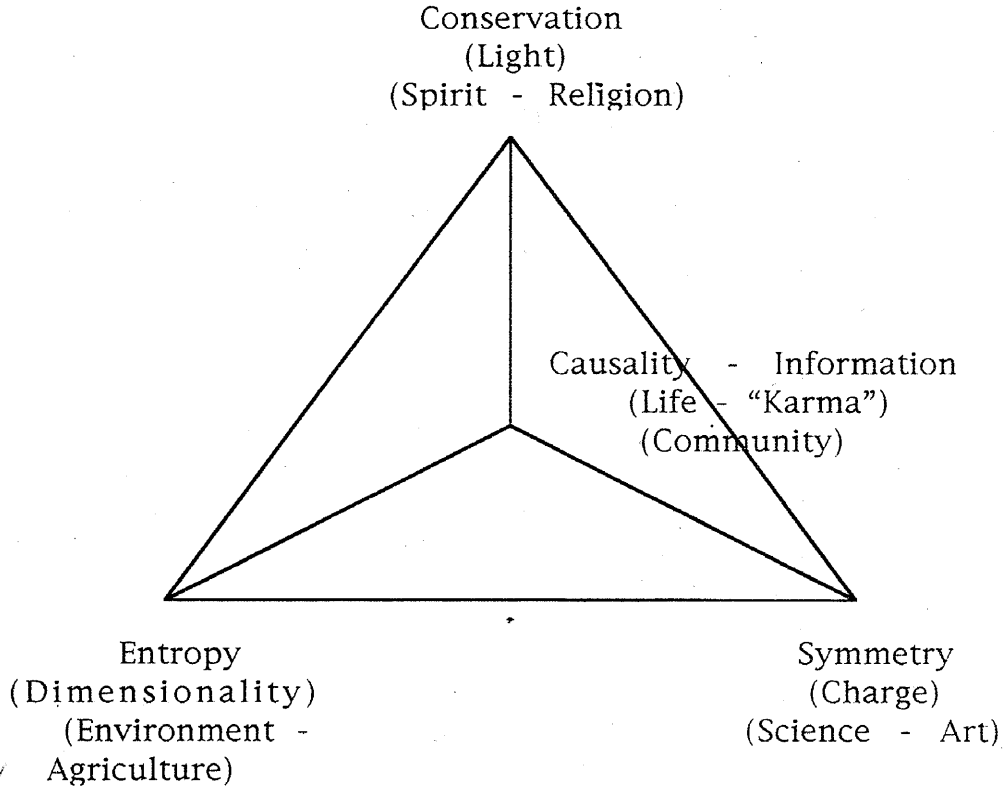

Ithaca Group Social Vision Statement
Vermont Future Fair Jan. 2006
Developed by John A. Gowan
<http://www.people.cornell.edu/pages/jag8/index.html>

The Cosmic Tetrahedron
J. A. Gowan and A. T. Jaccaci
A Social Issues Interpretation
(find more tetrahedra and explanatory text on the Homepage)